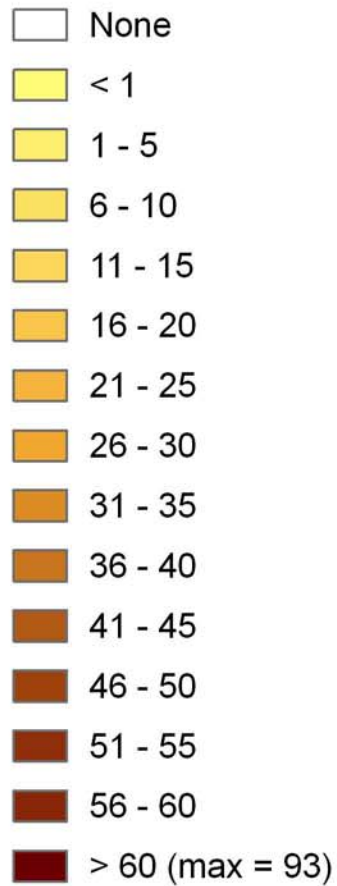

Average Catch

Average Nightly *Culex tarsalis* Trapping Catch July 1 - Aug 31, 2003 - 2009

BC Centre for Disease Control
AN AGENCY OF THE PROVINCIAL HEALTH SERVICES AUTHORITY